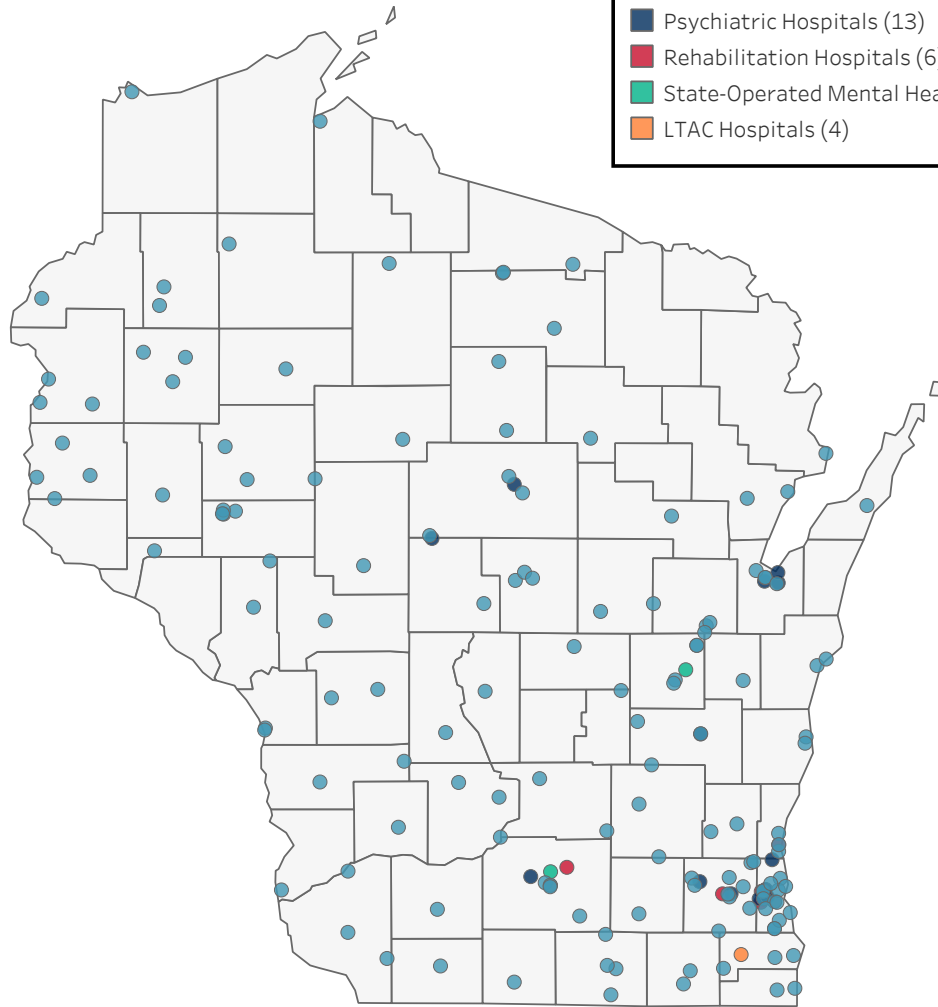

APPENDIX 4: SELECTED WISCONSIN MAPS

LOCATION OF WISCONSIN HOSPITALS

WISCONSIN ANALYSIS AREAS

Location of Wisconsin Hospitals 2023

Wisconsin Analysis Areas

- 1 - Southern
- 2A - Southeastern
- 2B - Milwaukee County
- 3 - Lake Winnebago
- 4 - Northeastern
- 5A - West Central
- 5B - Southwestern
- 6 - North Central
- 7 - Western Lake Superior